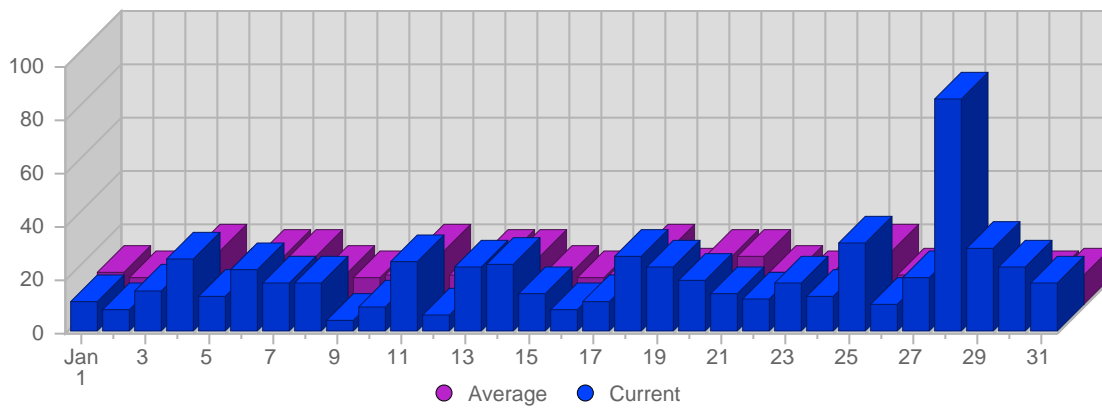

Traffic and Activity > Visits

Report Description

Report Description: Visits during the month of January 2007
 Report Range: Month of January 2007
 Report Scope: Historical Data

Historic Breakdown

Breakdown

Date	Total Visits	Average Visits Historically	Change	Percent of Total Visits
Mon Jan 1st, 2007	11	12,26	+11 ▲	1,80%
Tue Jan 2nd, 2007	8	10,00	+8 ▲	1,31%
Wed Jan 3rd, 2007	15	11,74	+15 ▲	2,46%
Thu Jan 4th, 2007	27	20,90	+27 ▲	4,42%
Fri Jan 5th, 2007	13	11,74	+13 ▲	2,13%
Sat Jan 6th, 2007	23	18,16	+23 ▲	3,76%
Sun Jan 7th, 2007	18	18,37	+6 ▲	2,95%
Mon Jan 8th, 2007	18	12,26	+7 ▲	2,95%
Tue Jan 9th, 2007	4	10,00	-4 ▼	0,66%
Wed Jan 10th, 2007	9	11,74	-6 ▼	1,47%
Thu Jan 11th, 2007	26	20,90	-1 ▼	4,26%
Fri Jan 12th, 2007	6	11,74	-7 ▼	0,98%
Sat Jan 13th, 2007	24	18,16	+1 ▲	3,93%
Sun Jan 14th, 2007	25	18,37	+7 ▲	4,09%
Mon Jan 15th, 2007	14	12,26	-4 ▼	2,29%
Tue Jan 16th, 2007	8	10,00	+4 ▲	1,31%
Wed Jan 17th, 2007	11	11,74	+2 ▲	1,80%
Thu Jan 18th, 2007	28	20,90	+2 ▲	4,58%
Fri Jan 19th, 2007	24	11,74	+18 ▲	3,93%
Sat Jan 20th, 2007	19	18,16	-5 ▼	3,11%
Sun Jan 21st, 2007	14	18,37	-11 ▼	2,29%
Mon Jan 22nd, 2007	12	12,26	-2 ▼	1,96%
Tue Jan 23rd, 2007	18	10,00	+10 ▲	2,95%
Wed Jan 24th, 2007	13	11,74	+2 ▲	2,13%
Thu Jan 25th, 2007	33	20,90	+5 ▲	5,40%
Fri Jan 26th, 2007	10	11,74	-14 ▼	1,64%
Sat Jan 27th, 2007	20	18,16	+1 ▲	3,27%
Sun Jan 28th, 2007	87	18,37	+73 ▲	14,24%
Mon Jan 29th, 2007	31	12,26	+19 ▲	5,07%
Tue Jan 30th, 2007	24	10,00	+6 ▲	3,93%
Wed Jan 31st, 2007	18	11,74	+5 ▲	2,95%
	611	65		