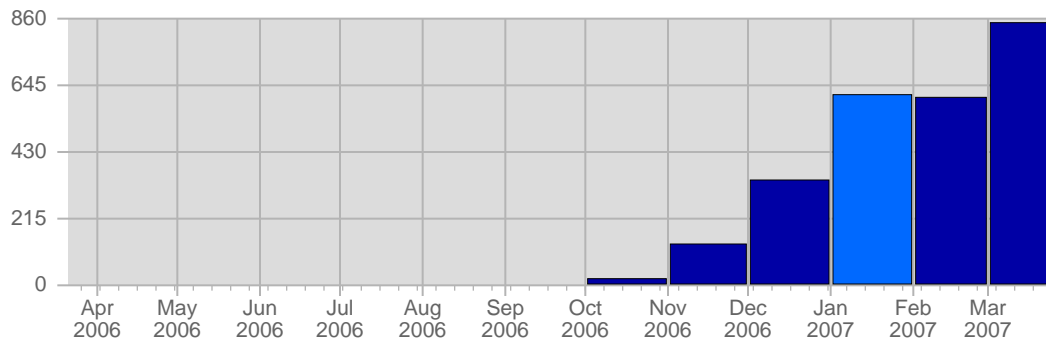

Traffic and Activity > Visits

Report Description

Report Description: Visits during the month of January 2007
 Report Range: Month of January 2007
 Report Scope: Historical Data

Historic Breakdown

Breakdown

Date	Total Visits	Average Visits Historically	Change	Percent of Total Visits
Mon Jan 1st, 2007	11	12,26	+11 ▲	1,80%
Tue Jan 2nd, 2007	8	10,00	+8 ▲	1,31%
Wed Jan 3rd, 2007	15	11,74	+15 ▲	2,46%
Thu Jan 4th, 2007	27	20,90	+27 ▲	4,42%
Fri Jan 5th, 2007	13	11,74	+13 ▲	2,13%
Sat Jan 6th, 2007	23	18,16	+23 ▲	3,76%
Sun Jan 7th, 2007	18	18,37	+6 ▲	2,95%
Mon Jan 8th, 2007	18	12,26	+7 ▲	2,95%
Tue Jan 9th, 2007	4	10,00	-4 ▼	0,66%
Wed Jan 10th, 2007	9	11,74	-6 ▼	1,47%
Thu Jan 11th, 2007	26	20,90	-1 ▼	4,26%
Fri Jan 12th, 2007	6	11,74	-7 ▼	0,98%
Sat Jan 13th, 2007	24	18,16	+1 ▲	3,93%
Sun Jan 14th, 2007	25	18,37	+7 ▲	4,09%
Mon Jan 15th, 2007	14	12,26	-4 ▼	2,29%
Tue Jan 16th, 2007	8	10,00	+4 ▲	1,31%
Wed Jan 17th, 2007	11	11,74	+2 ▲	1,80%
Thu Jan 18th, 2007	28	20,90	+2 ▲	4,58%
Fri Jan 19th, 2007	24	11,74	+18 ▲	3,93%
Sat Jan 20th, 2007	19	18,16	-5 ▼	3,11%
Sun Jan 21st, 2007	14	18,37	-11 ▼	2,29%
Mon Jan 22nd, 2007	12	12,26	-2 ▼	1,96%
Tue Jan 23rd, 2007	18	10,00	+10 ▲	2,95%
Wed Jan 24th, 2007	13	11,74	+2 ▲	2,13%
Thu Jan 25th, 2007	33	20,90	+5 ▲	5,40%
Fri Jan 26th, 2007	10	11,74	-14 ▼	1,64%
Sat Jan 27th, 2007	20	18,16	+1 ▲	3,27%
Sun Jan 28th, 2007	87	18,37	+73 ▲	14,24%
Mon Jan 29th, 2007	31	12,26	+19 ▲	5,07%
Tue Jan 30th, 2007	24	10,00	+6 ▲	3,93%
Wed Jan 31st, 2007	18	11,74	+5 ▲	2,95%
	611	65		